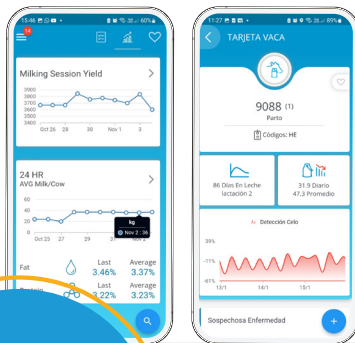

UNLOCK THE POWER OF YOUR FARM'S DATA

Smart Farm Management Software

Industry-
Leading
Health
Analysis

Complete
Reproduction
Insights

Insights
on the Go

Imagine knowing the details of every cow's health and production, or if employees are following ideal milking routines. Consider the power of trend reports that help you make more profitable breeding decisions. **It's all possible through AfiFarm.**

AfiFarm for Every Farm

We've created intuitive software options to suit every type of user:

AfiFarm: A deep dive into farm data with detailed analysis, customizable reports and more

Afi2Go Prime mobile app: Insights and to-do lists for all users, from anywhere

Powerful

Detect issues early for quick, cost-effective interventions.

Flexible

Use standard reports or create custom reports based on your specific needs and goals.

Accurate

Reliable data helps you make informed, profitable decisions.