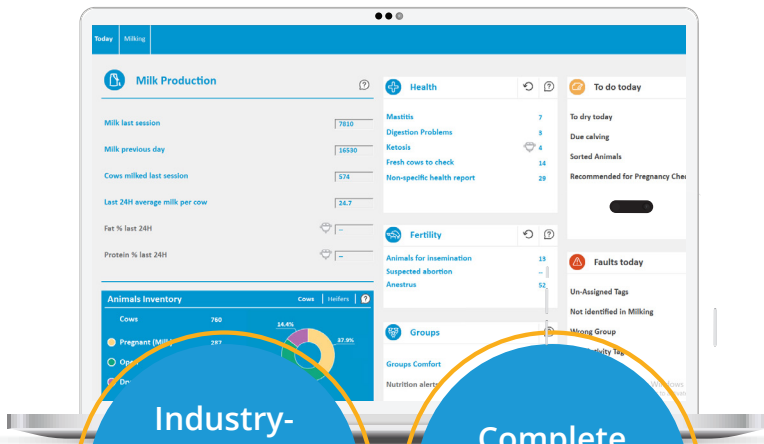

UNLOCK THE POWER OF YOUR FARM'S DATA

Smart Farm Management Software

Industry-
Leading
Health
Analysis

Complete
Reproduction
Insights

Insights
on the Go

Imagine knowing the details of every cow's health and production, or if employees are following ideal milking routines. Consider the power of trend reports that help you make more profitable breeding decisions. **It's all possible through AfiFarm.**

AfiFarm for Every Farm

We've created intuitive software options to suit every type of user:

AfiFarm: A deep dive into farm data with detailed analysis, customizable reports and more

Afi2Go Prime mobile app: Insights and to-do lists for all users, from anywhere

Powerful

Detect issues early for quick, cost-effective interventions.

Flexible

Use standard reports or create custom reports based on your specific needs and goals.

Accurate

Reliable data helps you make informed, profitable decisions.